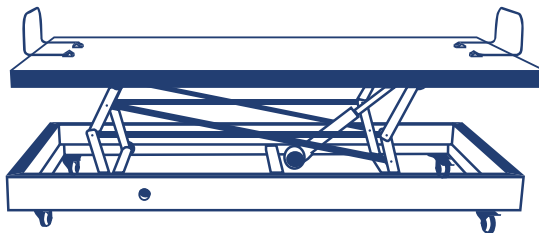

# TrueMotion 2000

2000

TM2000 gives you the freedom to raise and lower the height of your bed making it perfect for carers and making the bed. TM2000 also features Head and Foot articulation giving you the benefit of relieving pressure on your spine where needed. It also has a ZeroG pre-set button (zero gravity) for improved blood circulation and a Flat button for your convenience.

650mm  
to  
320mm

HEIGHTS: 650mm to 320mm (not including mattress)  
250mm minimum if a glide instead of a castor is used  
SIZES AVAILABLE: Long Single, King Single, Split King